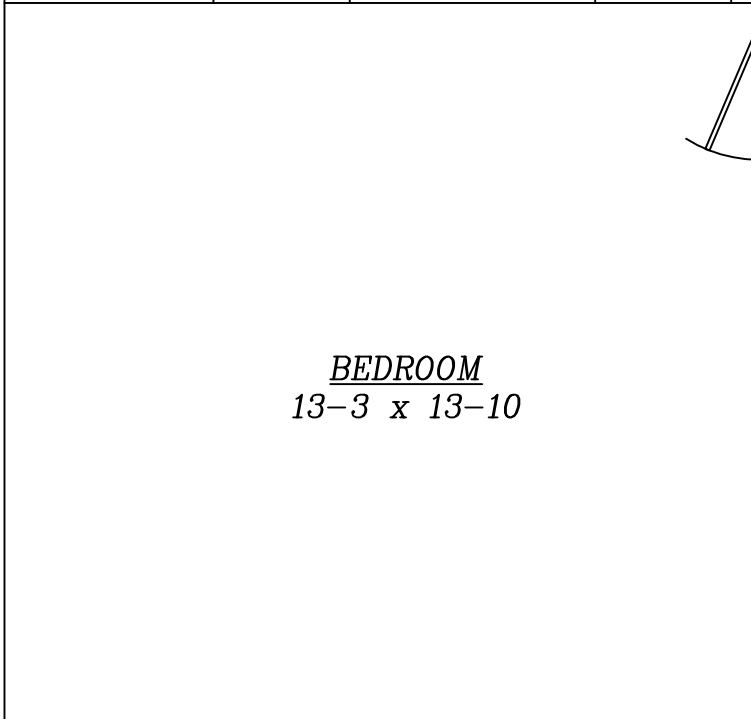

BATH

WALK-IN CLOSET

BEDROOM
13-3 x 13-10

LIVING AREA
20-8 x 13-7

APARTMENT 8

1072 Vine Ave.
Apt. 8
Not to Scale